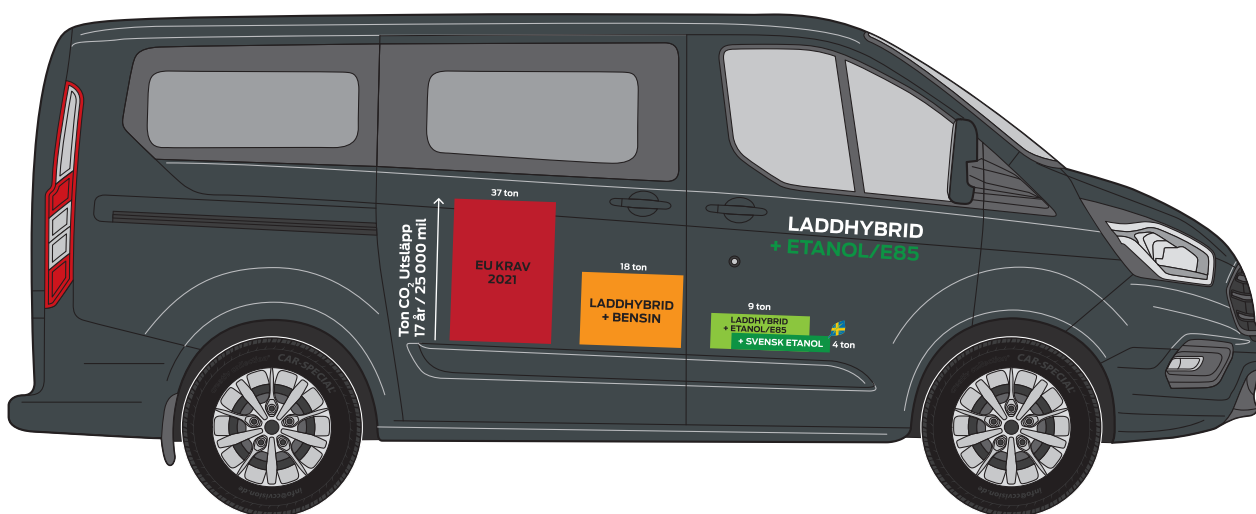

Tourneo Custom
LADDHYBRID

Magnetic grey

Ford_534 | Copyright by creativ collection Verlag GmbH, Germany | www.cvision.de
Ford Tourneo Custom, L1H1, Kombi, Heckklappe, 2 Schiebet. (2018)
1:30 L: 4.971 B: 1.986 H: 2.000 R: 2.933