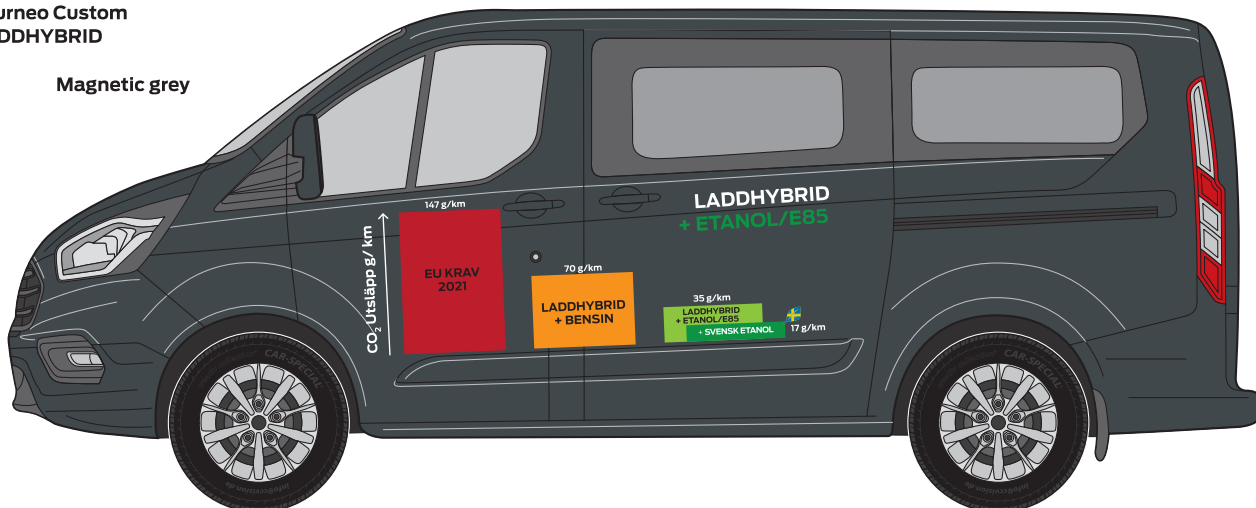

Tourneo Custom
LADDHYBRID

Magnetic grey

Ford_534 | Copyright by creativ collection Verlag GmbH, Germany | www.cvision.de
Ford Tourneo Custom, L1H1, Kombi, Heckklappe, 2 Schiebet. (2018)
1:30 L: 4.971 B: 1.986 H: 2.000 R: 2.933