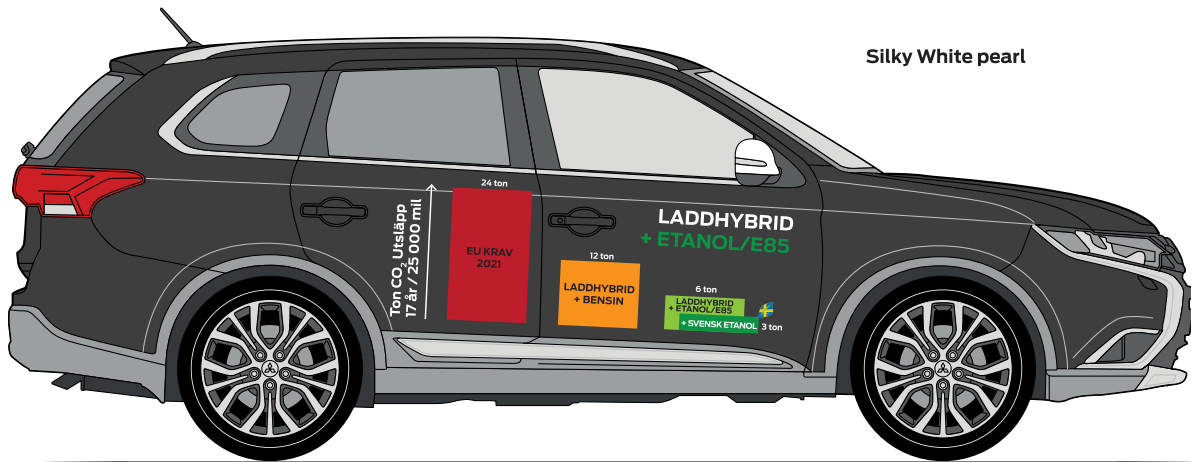

Outlander
LADDHYBRID

Amethyst black mica

Silky White pearl

Mits_092 | Copyright by creativ collection Verlag GmbH, Germany | www.cvision.de

Mitsubishi Outlander (2015)

1:30 L: 4.695 B: 1.810 H: 1.680 R: 2.670