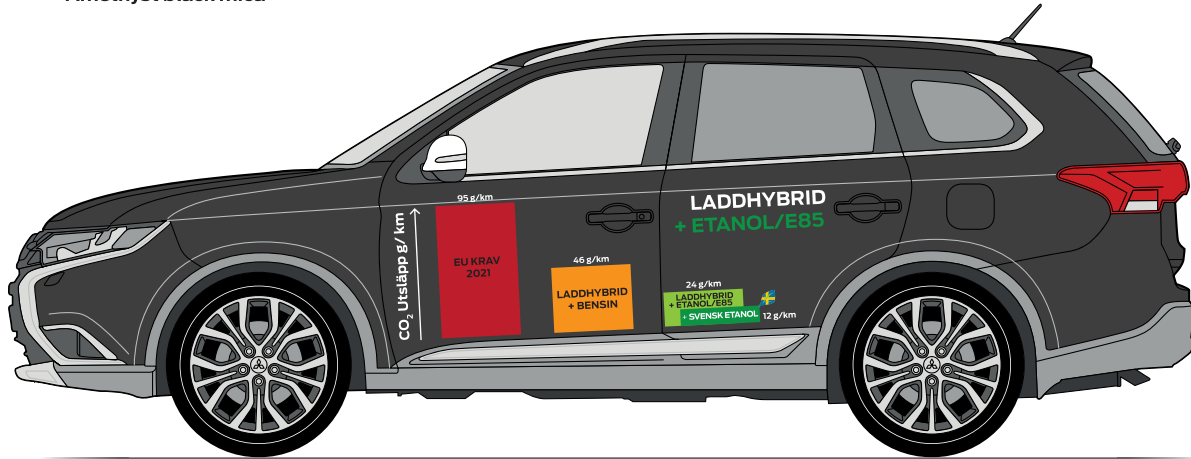

Outlander
LADDHYBRID

Amethyst black mica

Silky White pearl

Mits_092 | Copyright by creativ collection Verlag GmbH, Germany | www.cvision.de

Mitsubishi Outlander (2015)

1:30 L: 4.695 B: 1.810 H: 1.680 R: 2.670